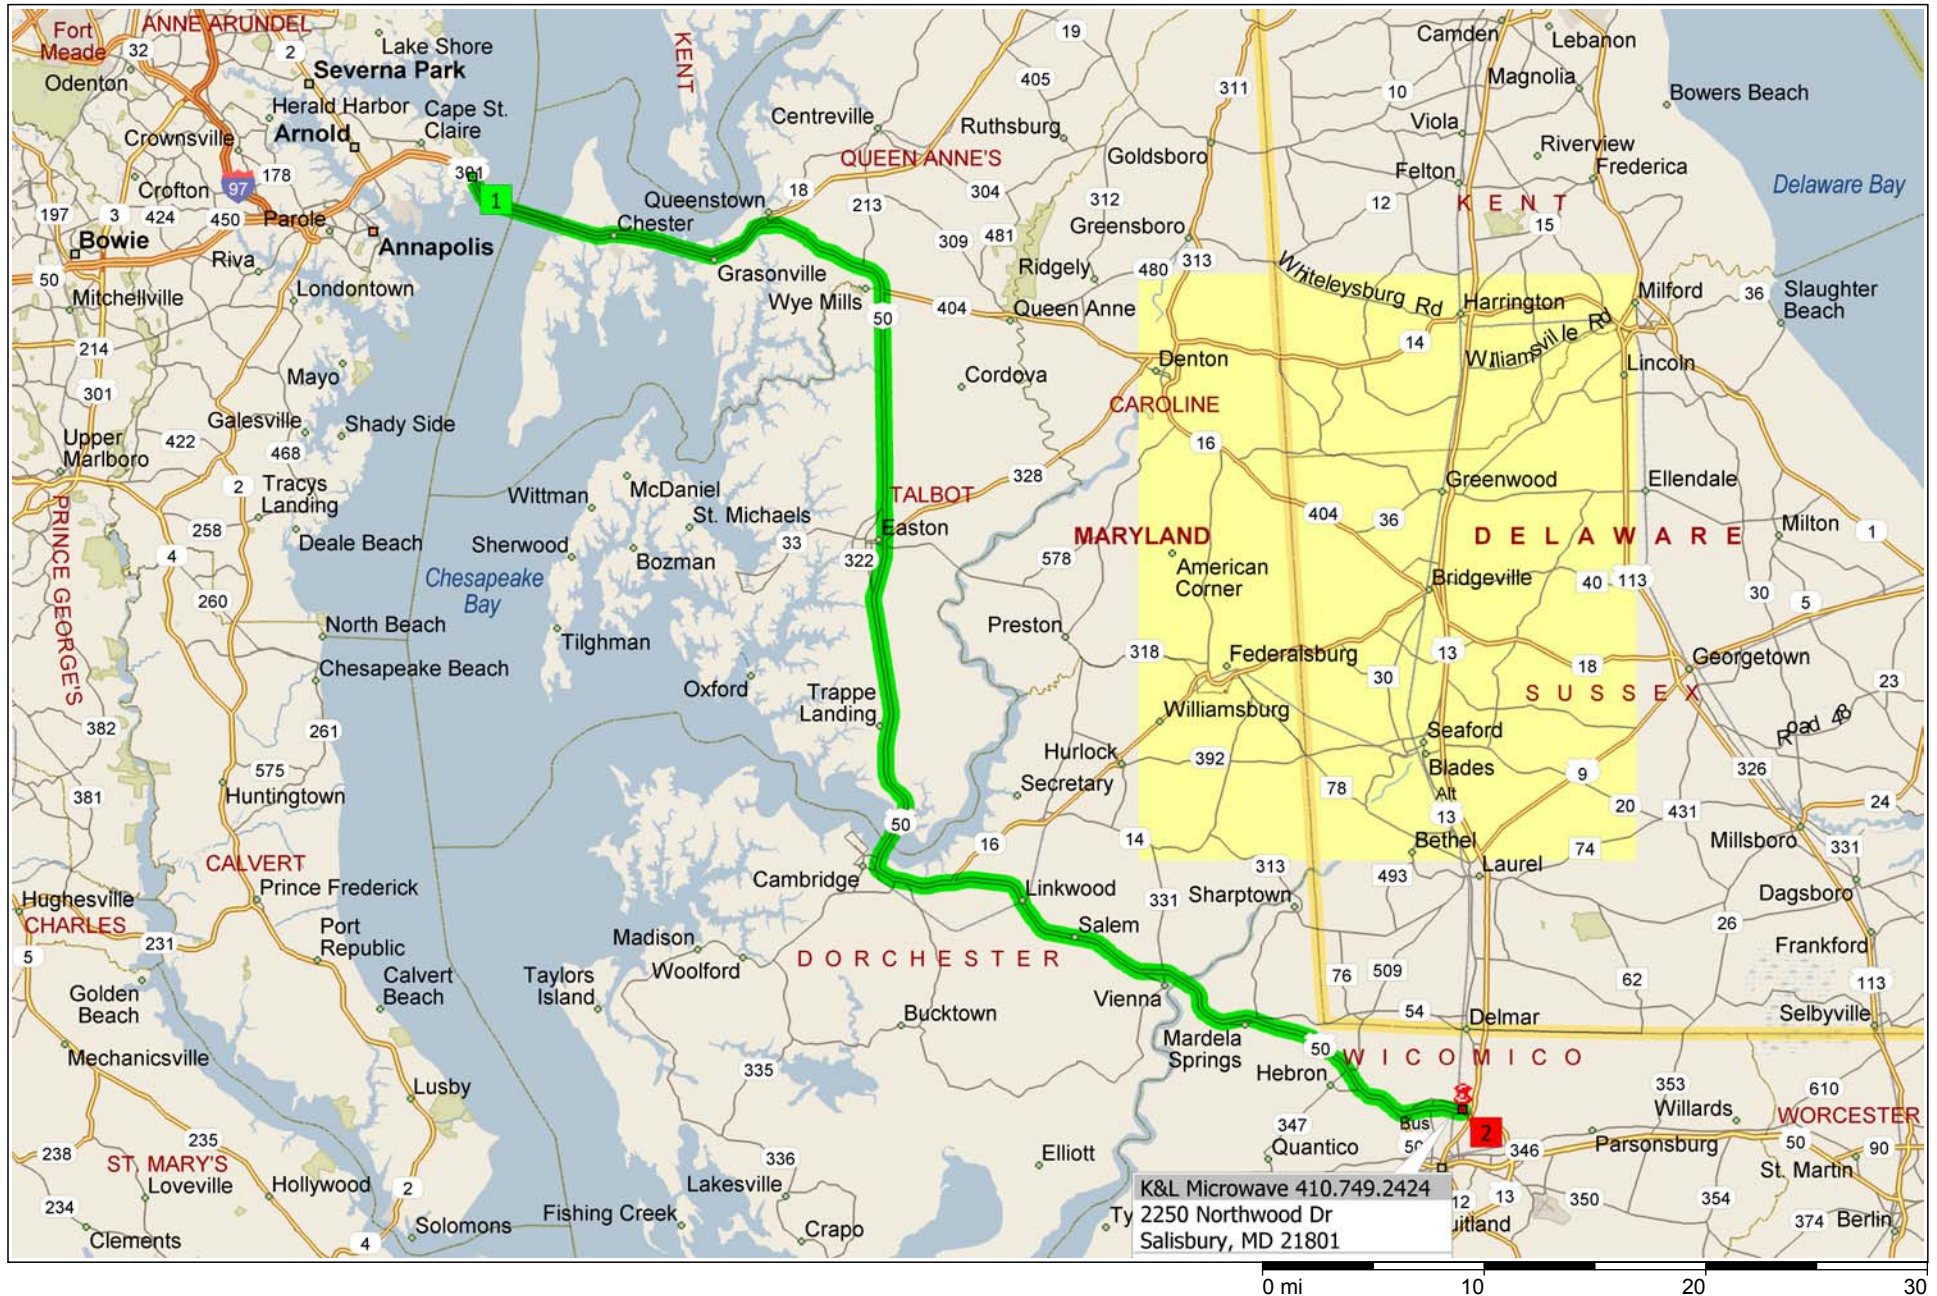

# K&L Microwave MAP from West to 2250 Northwood Drive, Salisbury, MD

80.1 miles; 1 hour, 34 minutes

9:00 AM	0.0 mi	<b>1</b> Depart US-50, Annapolis, MD 21401 on Local road(s) (West) for 76 yds
9:00 AM	0.1 mi	Turn RIGHT (North) onto Oceanic Dr for 0.2 mi
9:01 AM	0.2 mi	Keep RIGHT onto Local road(s) for 76 yds
9:01 AM	0.3 mi	Bear RIGHT (North) onto Oceanic Dr, then immediately turn LEFT (West) onto Ramp for 0.3 mi
9:02 AM	0.6 mi	Merge onto US-301 [US-50] for 14.6 mi
9:17 AM	15.2 mi	Keep RIGHT onto Ramp for 0.2 mi towards US-50 / Ocean City
9:17 AM	15.4 mi	Keep LEFT to stay on Ramp for 54 yds
9:17 AM	15.5 mi	Road name changes to US-50 [Ocean Gateway] for 64.2 mi
10:34 AM	79.7 mi	Keep RIGHT onto Ramp for 0.3 mi towards Northwood Dr
10:34 AM	80.0 mi	Turn LEFT (North) onto Northwood Dr for 0.1 mi
10:34 AM	80.1 mi	<b>2</b> Arrive K&L Microwave 410.749.2424 [2250 Northwood Dr, Salisbury, MD 21801]

K&L Microwave, 2250 Northwood Drive, Salisbury, MD